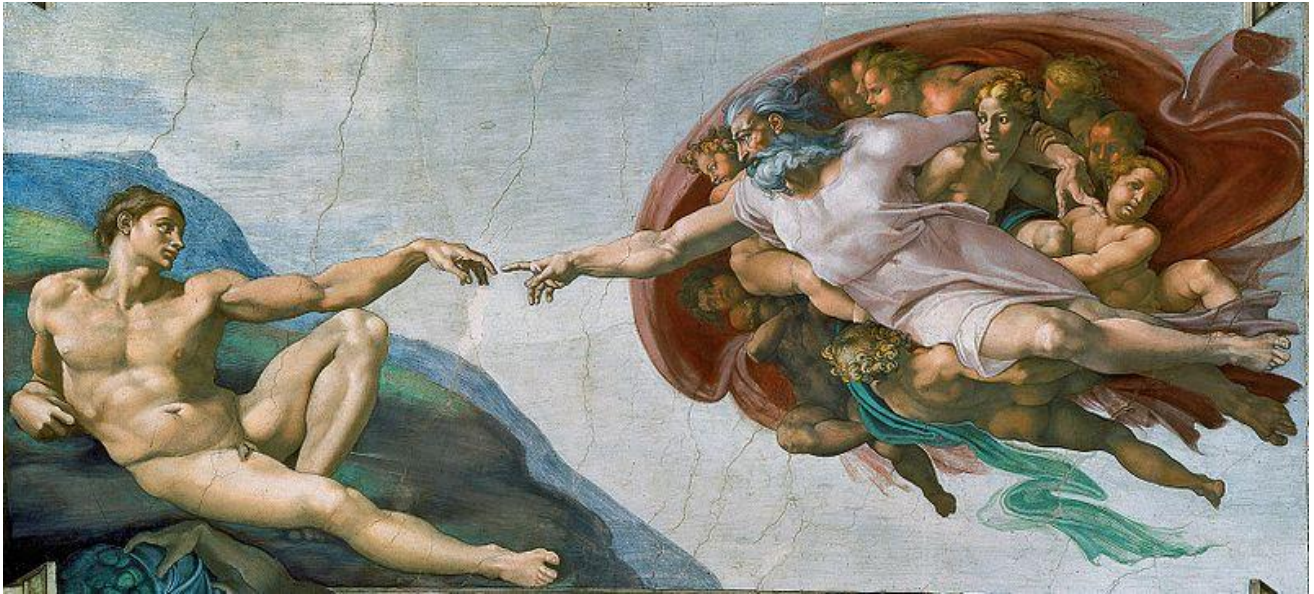

The dome of St. Peter's Basilica was designed by the famous artist,

\_\_\_\_\_.

(See the photo on the first page.)

He also was commissioned to create frescoes that adorn the ceiling of the Sistine Chapel (right).

Michelangelo was a Renaissance artist who created these paintings between 1508 and 1512

The Creation of \_\_\_\_\_.

The \_\_\_\_\_ Judgement