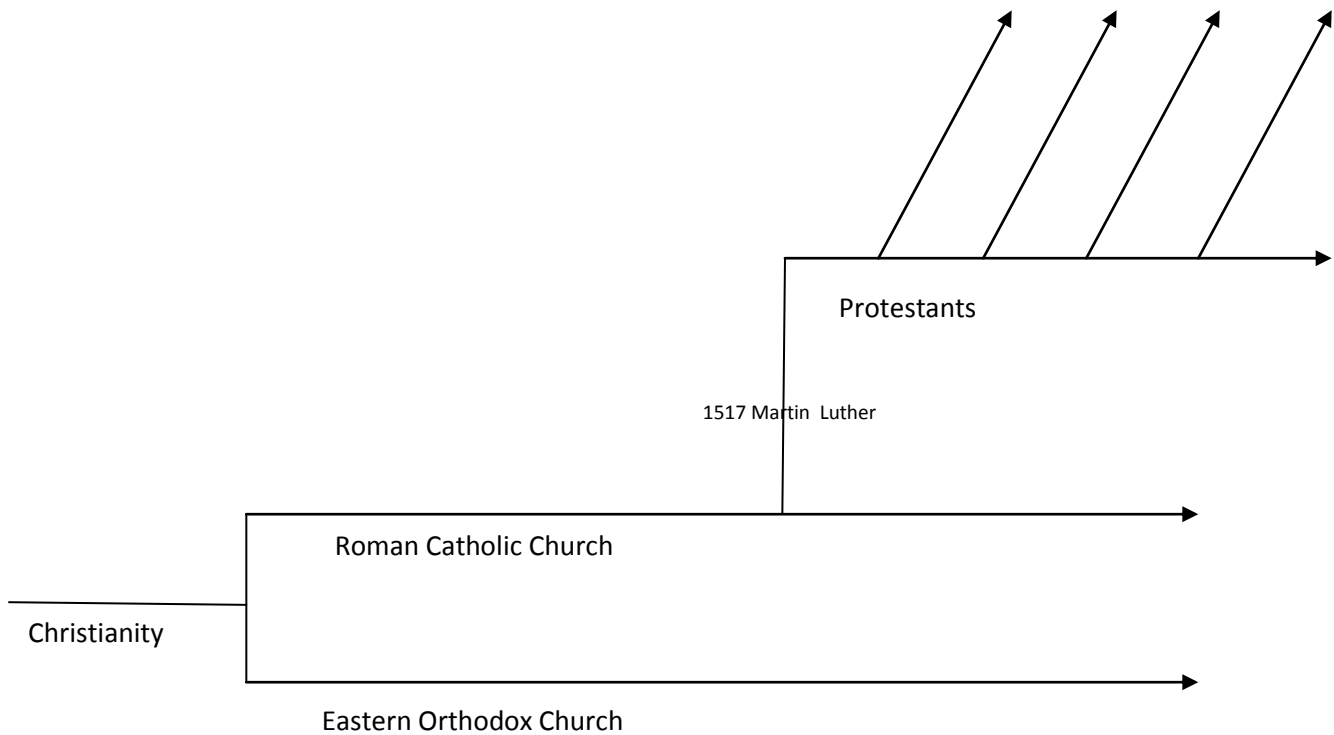

Michelangelo was a Renaissance artist who created these paintings between 1508 and 1512

The Creation of \_\_\_\_\_.

The \_\_\_\_\_ Judgement

# A Simplified Timeline of Christianity

Great Schism - 1054 when the church split into East-West

There are many different Protestant denominations including:

- Anglican -- (Started by Henry VIII)
- Baptist
- Congregational
- Lutheran
- Methodist
- Presbyterian