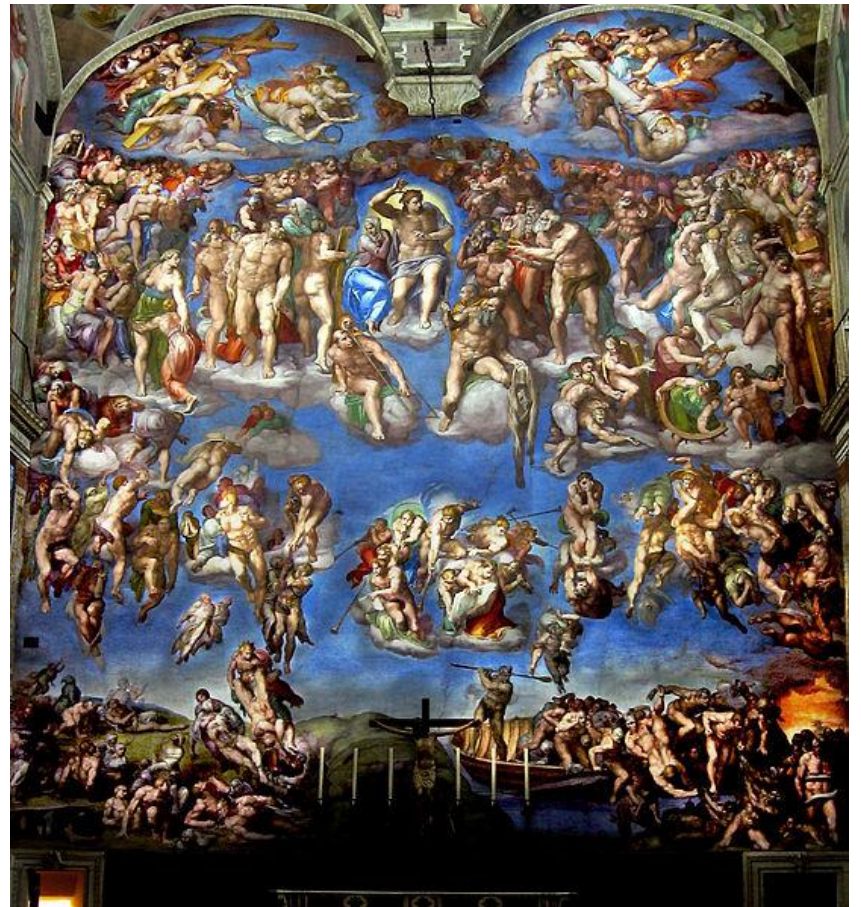

The dome of St. Peter's Basilica was designed by the famous artist,

\_\_\_\_\_.

(See the photo on the first page.)

He also was commissioned to create frescoes that adorn the ceiling of the Sistine Chapel (right).

Michelangelo was a Renaissance artist who created these paintings between 1508 and 1512

The Creation of \_\_\_\_\_.

The \_\_\_\_\_ Judgement